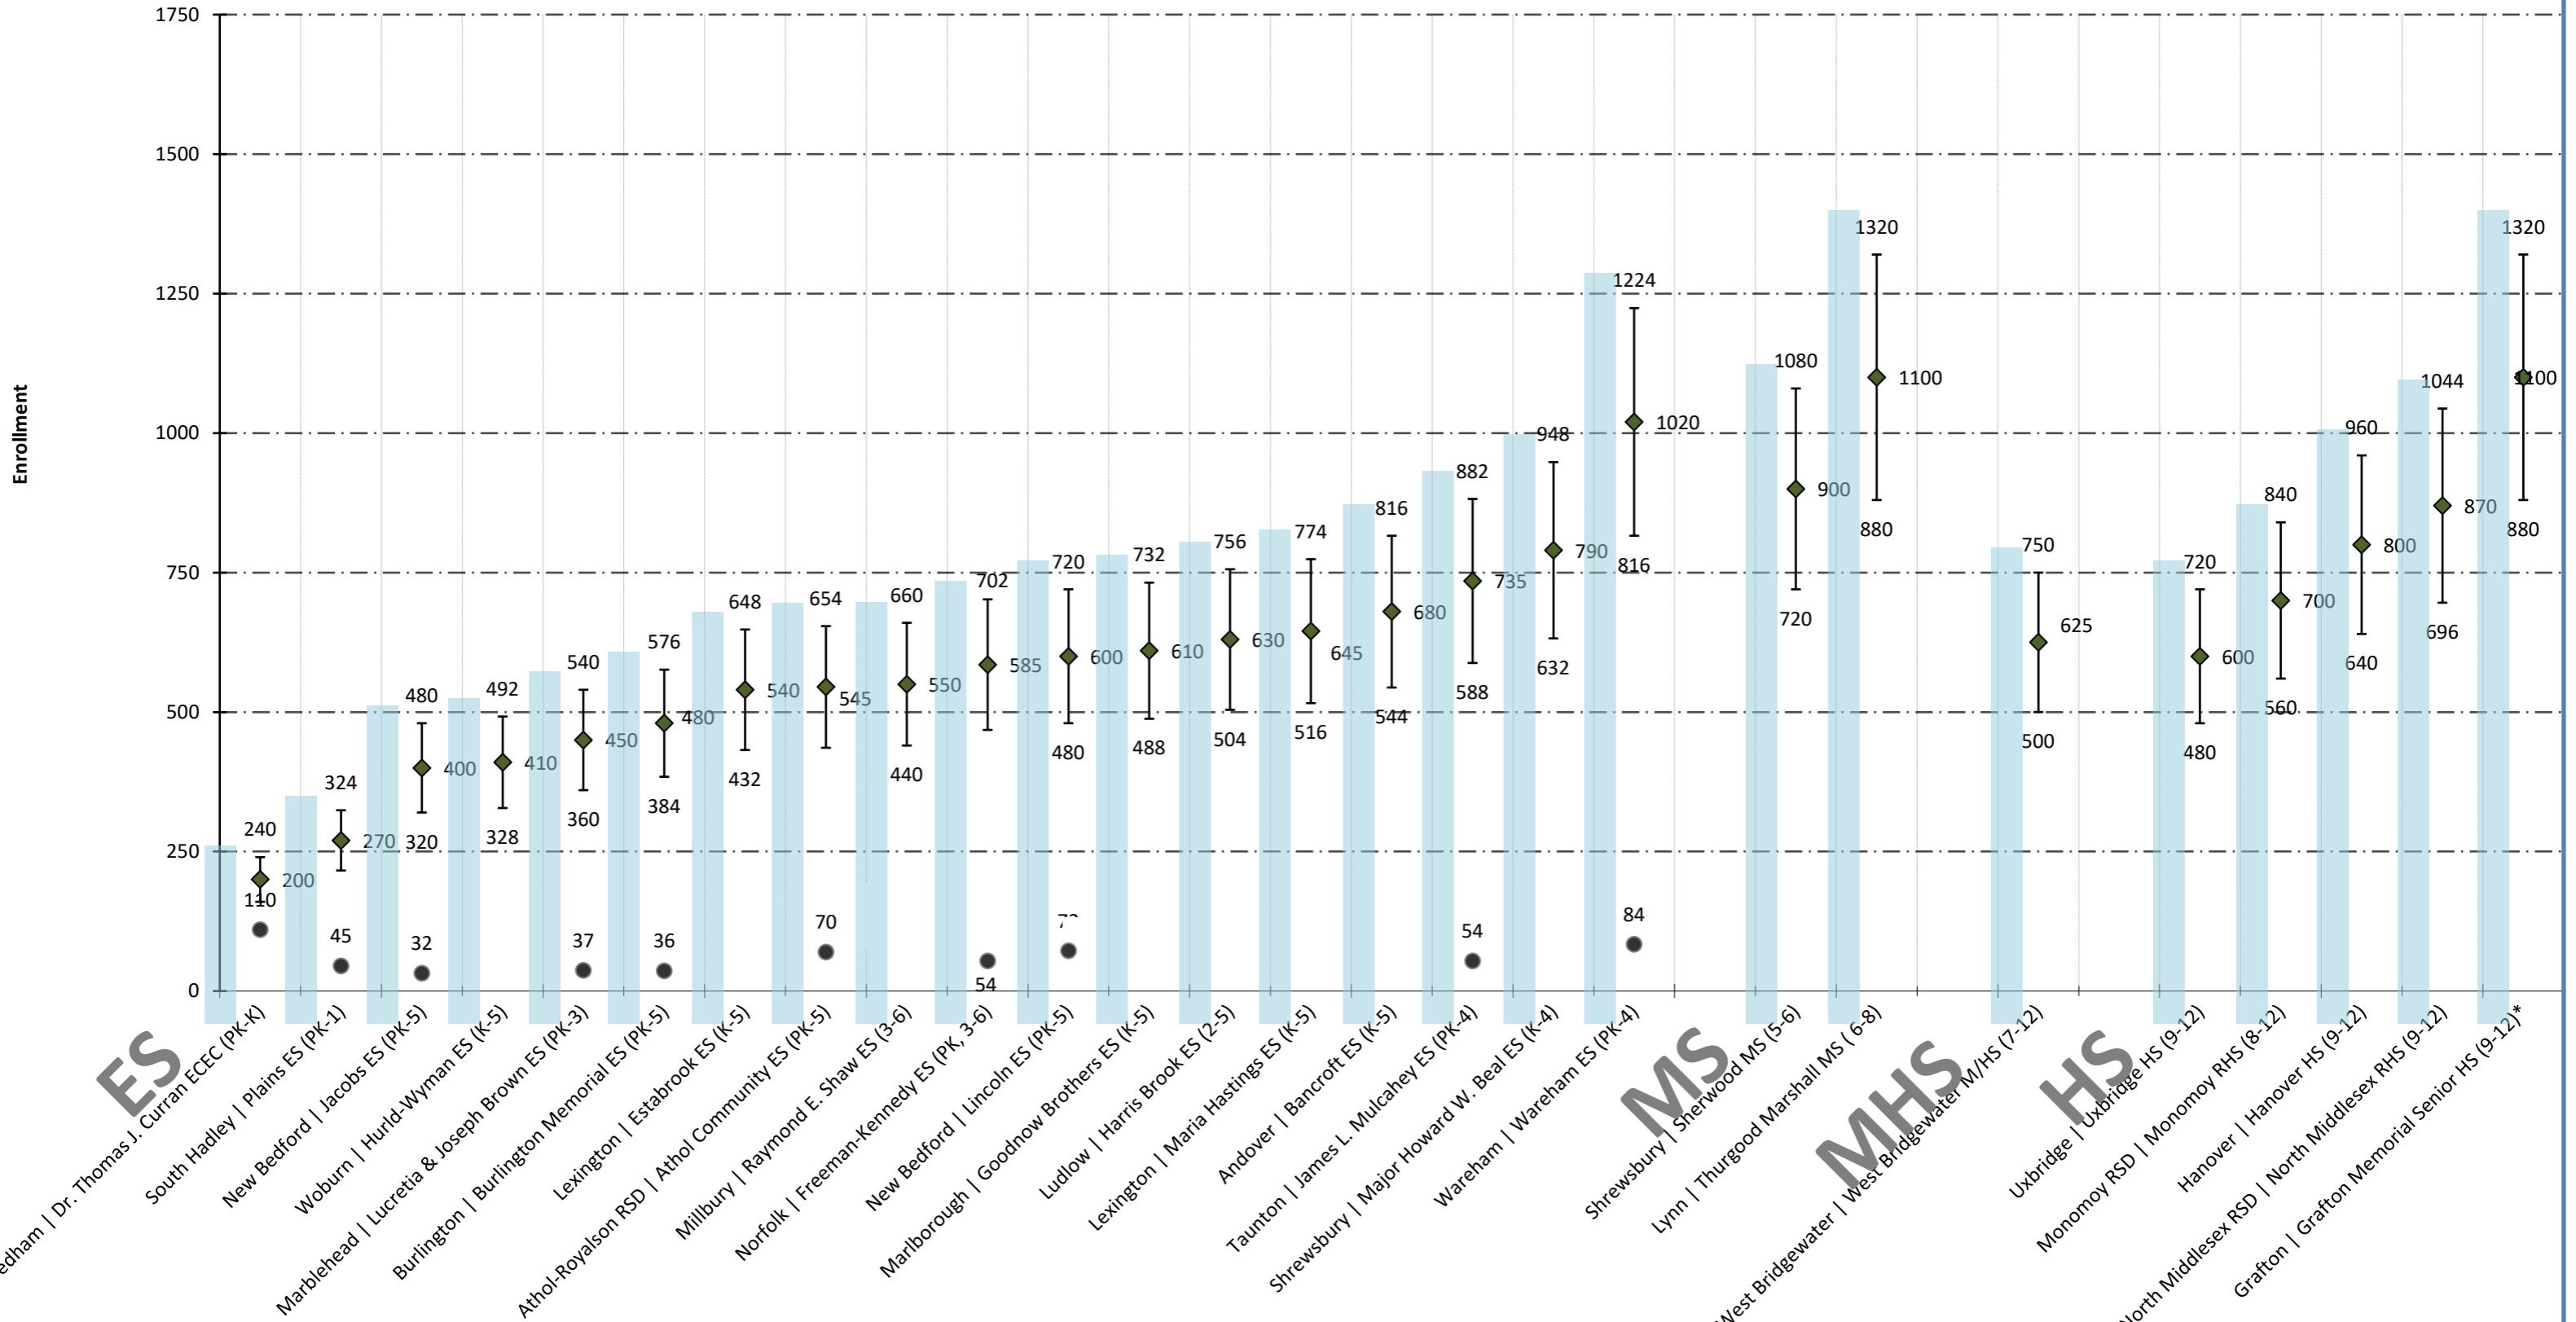

MODEL SCHOOL ENROLLMENT CHART

*Core Academic category (classrooms) sized for an enrollment of 900.